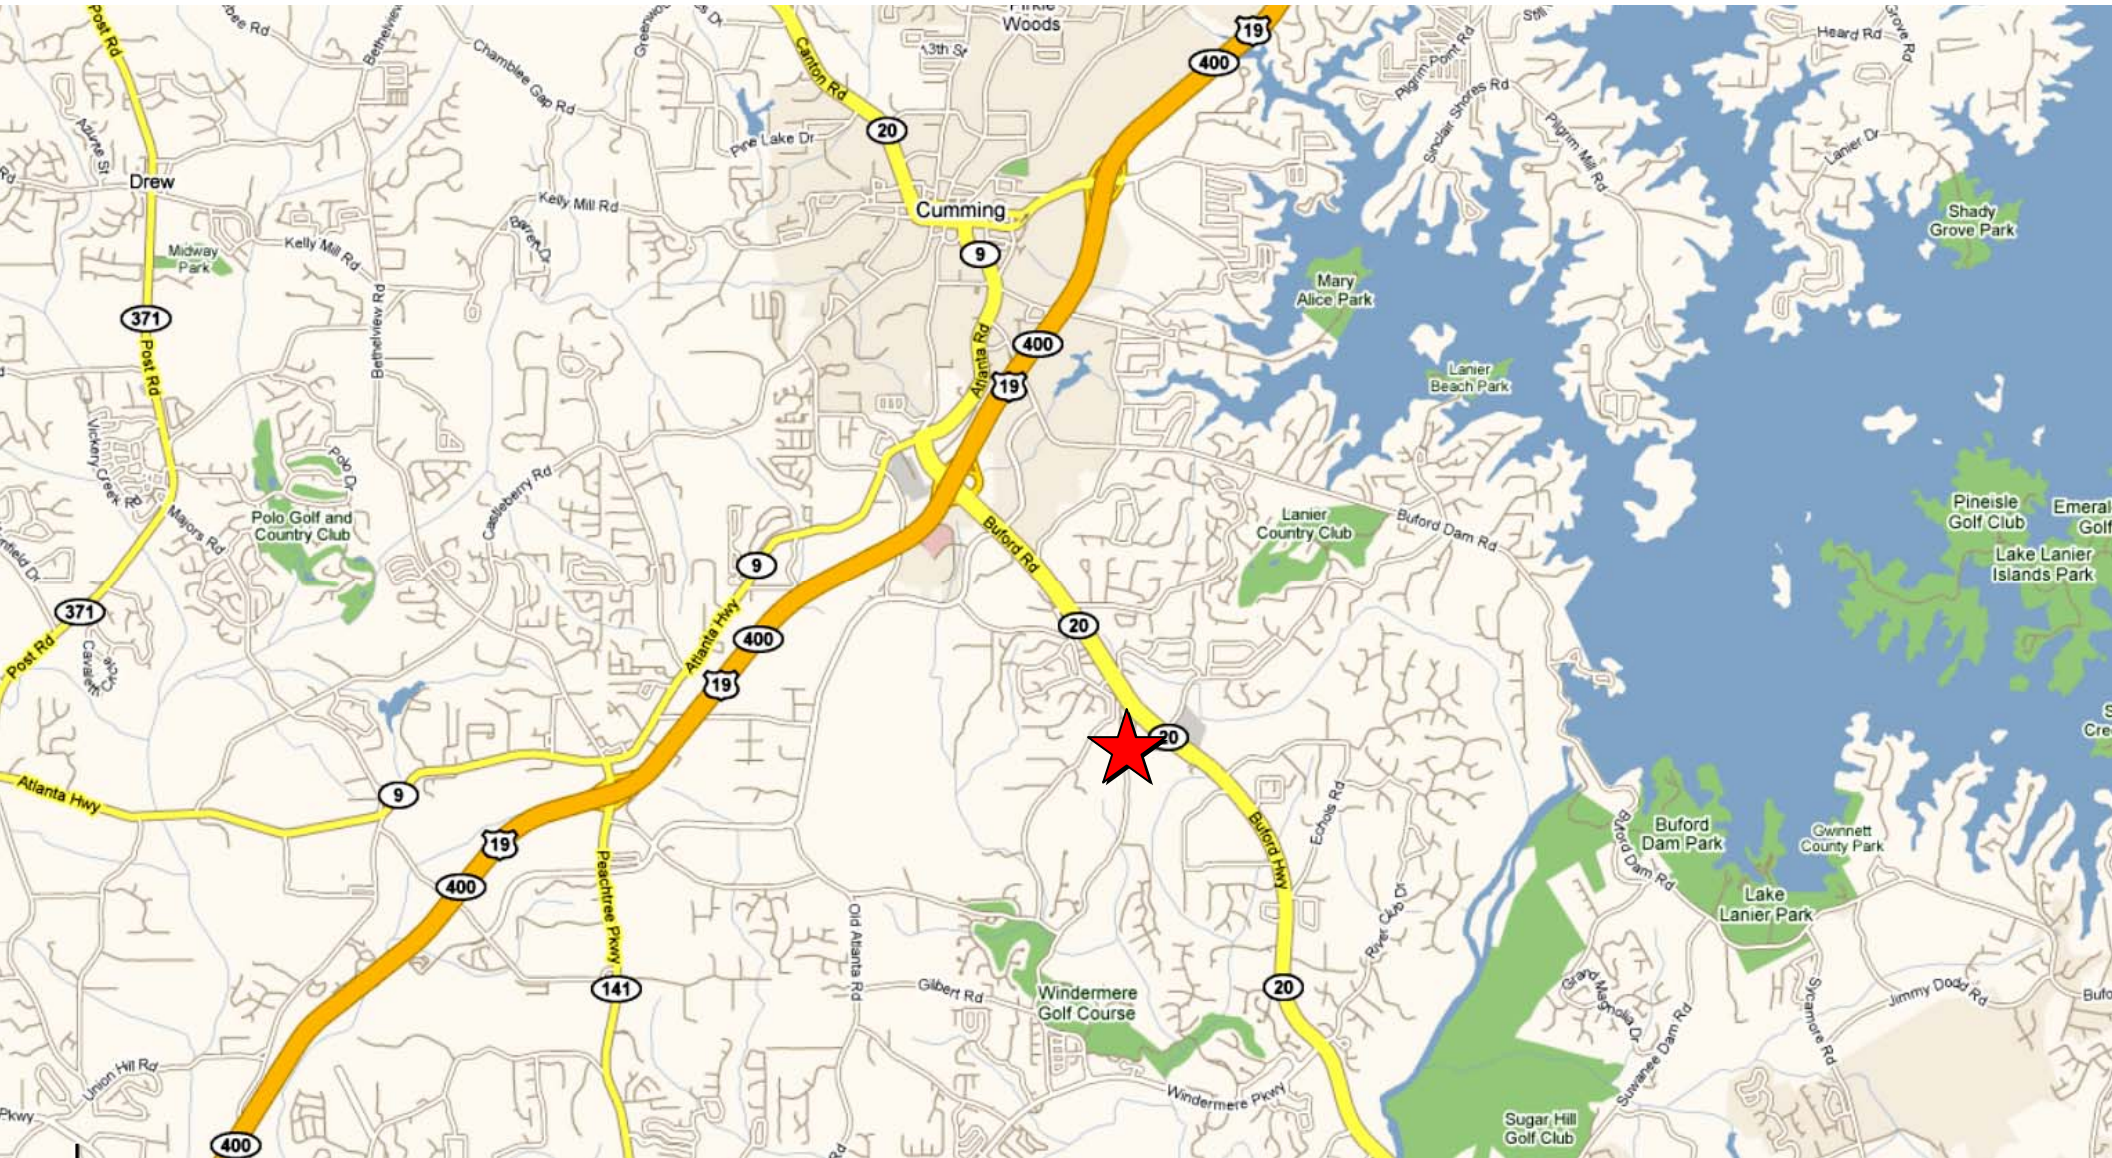

**FITNESS CENTER
AVAILABLE FOR LEASE**

**SHOPPES AT TRAMMEL
1656 Buford Hwy, Cumming, GA**

LOCATION MAP

Schair & Associates, Inc.
5592 Cool Springs Rd
Gainesville, GA 30506

(770) 533-9585
www.schairinc.com
info@schairinc.com

Rick Schair : rschair@schairinc.com